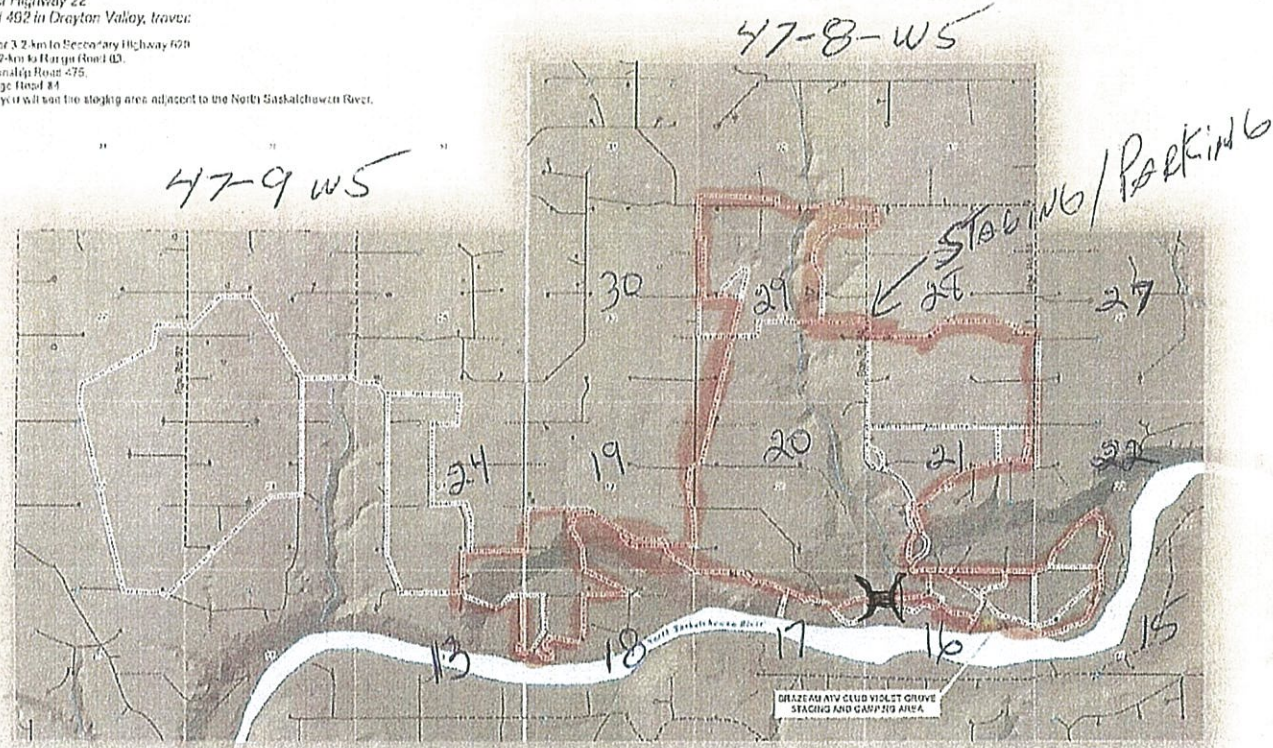

BRAZEAU ATV CLUB - TRAIL MAP

Directions to Brazeau ATV Club Trailhead

From the Junction of Highway 22 and Township Road 492 in Drayton Valley, travel:

- South on Highway 22 for 3.2 km to Secondary Highway 620
- South and West for 11.2 km to Highway Road 43
- South for 6.5 km to Township Road 475
- West for 1.0 km to fence Road 84
- South to the trailhead, you will see the staging area adjacent to the North Saskatchewan River.

Legend

- Private Camping Area
- ATV Staging Area
- ATV Club Trail
- Access
- Gravel Road

Bridge

TRAIL MAP POKER POLLY 2017